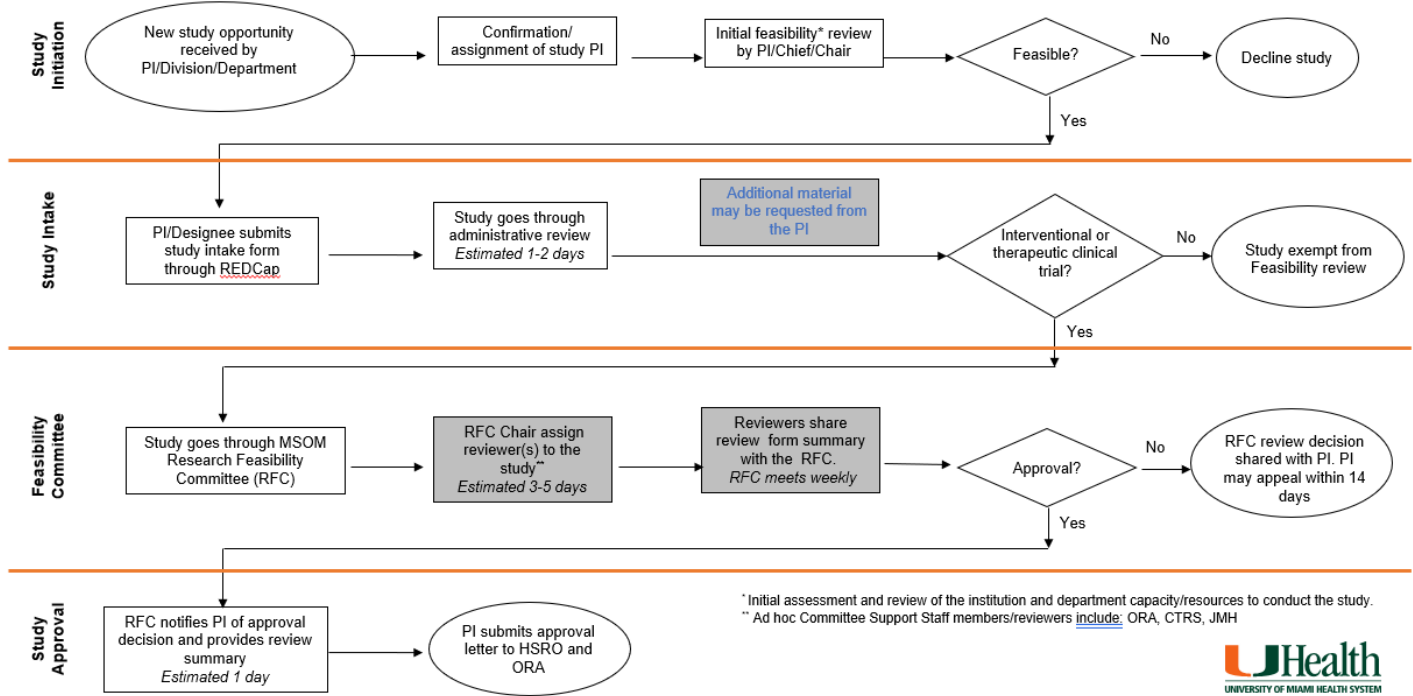

# MSOM Research Feasibility Committee Process

## RFC Process Timeline (estimated 7 days)